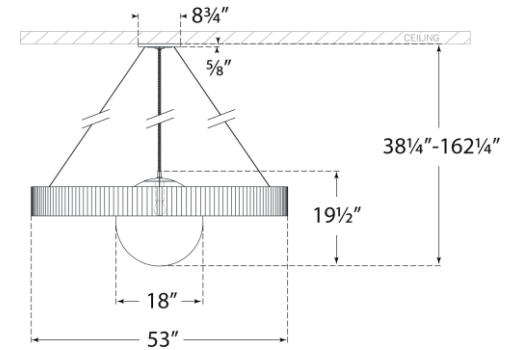

## Arena 53" Ring and Globe Chandelier

Item # WS 5002BZ/NO-WG

Designer: Windsor Smith

O/A Height: 38.25" - 282"

Fixture Height: 19.5"

Width: 53"

Canopy: 8.75" Round

Finishes: BZ, HAB, PN

Trim Options: NO, WHT

Socket: E26 Keyless

Wattage: 15 LED A19

Weight: 31 Pounds

Note: UL Only | Height Not Adjustable After Installation

Front View

Top View