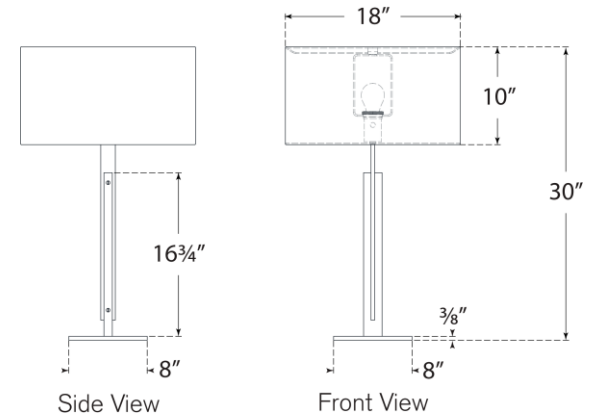

## Serre Large Table Lamp

Item # S 3722PN-L

Designer: Ian K. Fowler

Height: 30"

Width: 18"

Base: 8" Square

Finishes: Al, PN

Shade Treatments: L

Shade Details: 18" x 18" x 10"

Socket: E26 Dimmer

Wattage: 15 LED A19

Weight: 18 Pounds

Top View