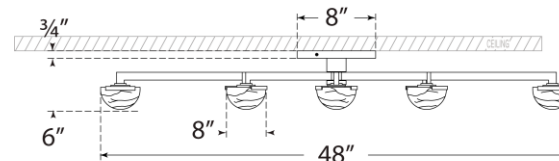

TEAR SHEET

Pedra Extra Large Staggered Arm Flush Mount

Item # KW 4623PN-ALB

Designer: Kelly Wearstler

Height: 6"

Width: 48"

Canopy: 8" Round

Finishes: AB, BZ, PN

Shade Treatments: ALB

Lightsource: Dedicated LED

Wattage: 36w (4300lm)

Weight: 23 Pounds

Note: Alabaster is a Natural Stone | Variations in Color and Texture are Expected

Front View

Top View