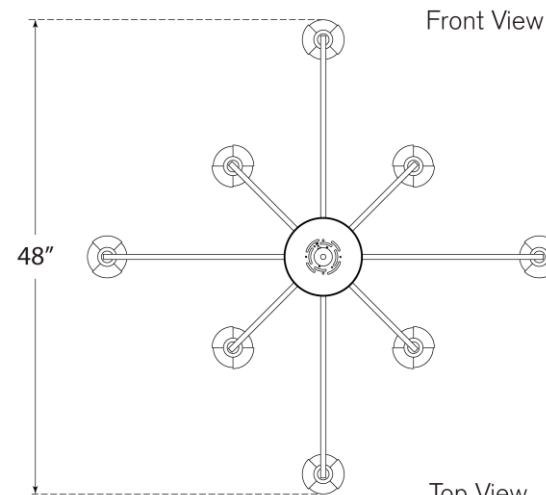

TEAR SHEET

Pedra Extra Large Staggered Arm Flush Mount

Item # KW 4623PN-ALB

Designer: Kelly Wearstler

Height: 6"

Width: 48"

Canopy: 8" Round

Finishes: AB, BZ, PN

Shade Treatments: ALB

Lightsource: Dedicated LED

Wattage: 36w (4300lm)

Weight: 23 Pounds

Note: Alabaster is a Natural Stone | Variations in Color and Texture are Expected

Front View

Top View