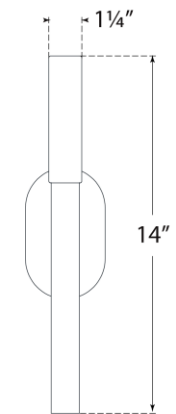

## Rousseau Small Bath Sconce

Item # KW 2280AB-EC

Designer: Kelly Wearstler

Height: 14"

Width: 3"

Extension: 3"

Backplate: 3" x 5" Oval

Finishes: AB, BZ, PN

Glass Options: CG, EC, ECG, SG

Lightsource: Dedicated LED

Wattage: 6w (700lm)

Weight: 3 Pounds

Note: Requires Smaller Outlet Box

Top View

Side View

Front View