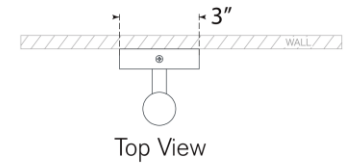

## Rousseau Small Bath Sconce

Item # KW 2280AB-EC

Designer: Kelly Wearstler

Height: 14"

Width: 3"

Extension: 3"

Backplate: 3" x 5" Oval

Finishes: AB, BZ, PN

Glass Options: CG, EC, ECG, SG

Lightsource: Dedicated LED

Wattage: 6w (700lm)

Weight: 3 Pounds

Note: Requires Smaller Outlet Box

Top View

Side View

Front View