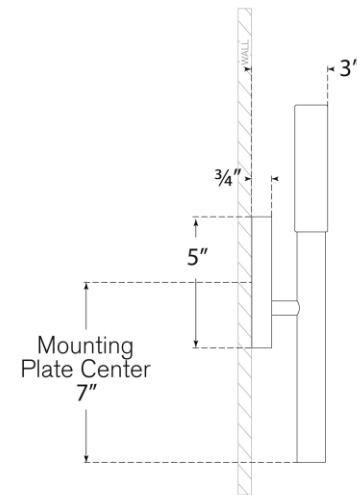

## Rousseau Small Bath Sconce

Item # KW 2280AB-EC

Designer: Kelly Wearstler

Height: 14"

Width: 3"

Extension: 3"

Backplate: 3" x 5" Oval

Finishes: AB, BZ, PN

Glass Options: CG, EC, ECG, SG

Lightsource: Dedicated LED

Wattage: 6w (700lm)

Weight: 3 Pounds

Note: Requires Smaller Outlet Box

Top View

Side View

Front View