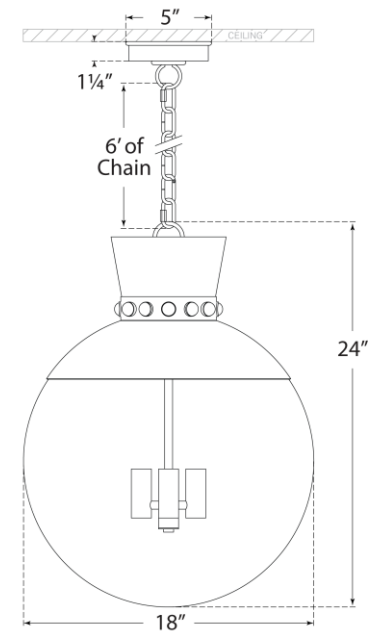

## Lucia Large Pendant

Item # JN 5052WHT/G-CG

Designer: Julie Neill

Height: 24"

Width: 18"

Canopy: 5" Round

Finishes: CEL/G, G/WHT, MBK/G, WHT/G

Glass Options: CG

Socket: 4 - E12 Candelabra

Wattage: 4 - 40 C11

Weight: 16 Pounds

Front View