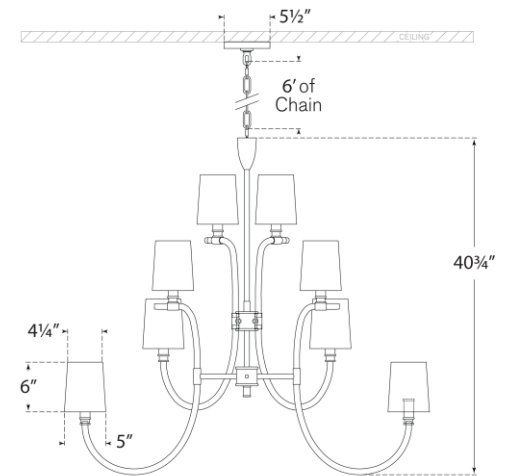

TEAR SHEET

Clarice Large Chandelier

Item # JN 5030CG/AB-L

Designer: Julie Neill

Height: 40.75"

Width: 44.25"

Canopy: 5.5" Round

Finishes: CG/AB, CG/PN

Shade Treatments: L

Shade Details: 4.25" x 5" x 6"

Socket: 16 - E12 Candelabra

Wattage: 16 - 40 B11

Weight: 25 Pounds

Note: Requires Special Assembly and Installation

Bottom View(1:2)

Front View