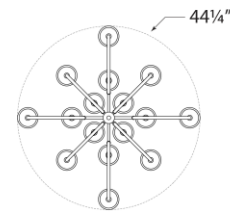

TEAR SHEET

Clarice Large Chandelier

Item # JN 5030CG/AB-L

Designer: Julie Neill

Height: 40.75"

Width: 44.25"

Canopy: 5.5" Round

Finishes: CG/AB, CG/PN

Shade Treatments: L

Shade Details: 4.25" x 5" x 6"

Socket: 16 - E12 Candelabra

Wattage: 16 - 40 B11

Weight: 25 Pounds

Note: Requires Special Assembly and Installation

Bottom View(1:2)

Front View