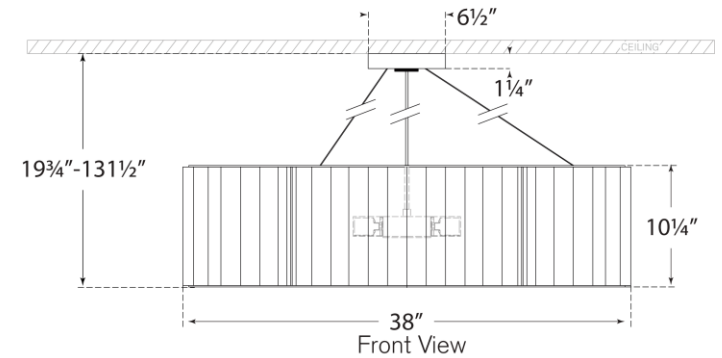

## Palati Extra Large Hanging Shade

Item # IKF 5442HAB-L

Designer: Ian K. Fowler

O/A Height: 19.75" - 131.5"

Fixture Height: 10.25"

Width: 38"

Canopy: 6.5" Round

Finishes: BZ, HAB, PN

Shade Treatments: L

Socket: 6 - E26 Keyless

Wattage: 6 - 15 LED A19

Weight: 27 Pounds

Note: Height Not Adjustable After Installation

Top View