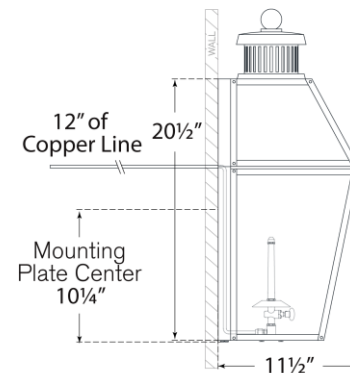

TEAR SHEET

Stratford Medium 3/4 Gas Wall Lantern

Item # CHO 2451SC-CG

Designer: Chapman & Myers

Height: 26"

Width: 14.75"

Extension: 11.5"

Backplate: 13.5" x 20.5" Decorative

Finishes: BLK, SC

Glass Options: CG

Lightsources: Gas Burner

Wattage: 1350 - 1650 BTU

Note: Pure 24-30 Ounce Copper | Brass Details and Iron Hardware | Natural Gas Only | Professional Installation Only | Limited Lifetime Warranty | Copper and Brass Will Patina

Top View

Side View

Front View