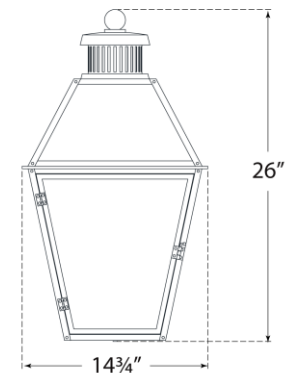

TEAR SHEET

Stratford Medium 3/4 Gas Wall Lantern

Item # CHO 2451SC-CG

Designer: Chapman & Myers

Height: 26"

Width: 14.75"

Extension: 11.5"

Backplate: 13.5" x 20.5" Decorative

Top View

Side View

Front View