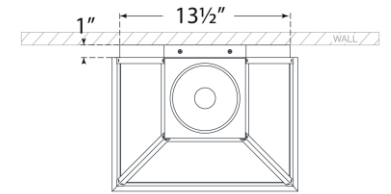

TEAR SHEET

Stratford Medium 3/4 Gas Wall Lantern

Item # CHO 2451SC-CG

Designer: Chapman & Myers

Height: 26"

Width: 14.75"

Extension: 11.5"

Backplate: 13.5" x 20.5" Decorative

Top View

Side View

Front View