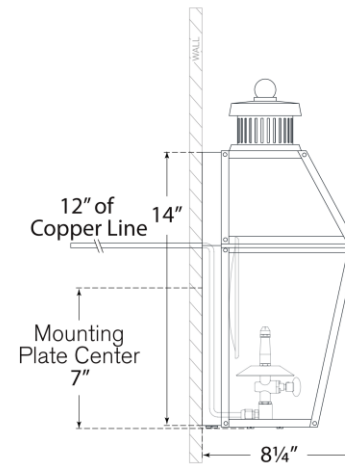

TEAR SHEET

Stratford Small 3/4 Gas Wall Lantern

Item # CHO 2450SC-CG

Designer: Chapman & Myers

Height: 18"

Width: 10"

Extension: 8.25"

Backplate: 9" x 14" Decorative

Finishes: BLK, SC

Glass Options: CG

Lightsource: Gas Burner

Wattage: 900 - 1100 BTU

Weight: 7 Pounds

Top View

Side View

Front View