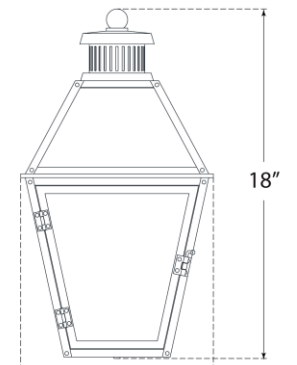

TEAR SHEET

Stratford Small 3/4 Gas Wall Lantern

Item # CHO 2450SC-CG

Designer: Chapman & Myers

Height: 18"

Width: 10"

Extension: 8.25"

Backplate: 9" x 14" Decorative

Finishes: BLK, SC

Glass Options: CG

Lightsource: Gas Burner

Wattage: 900 - 1100 BTU

Weight: 7 Pounds

Top View

Side View

Front View