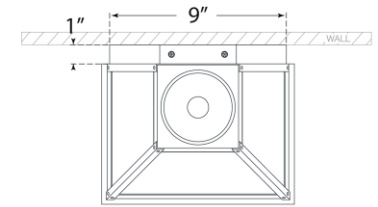

TEAR SHEET

Stratford Small 3/4 Gas Wall Lantern

Item # CHO 2450SC-CG

Designer: Chapman & Myers

Height: 18"

Width: 10"

Extension: 8.25"

Backplate: 9" x 14" Decorative

Finishes: BLK, SC

Glass Options: CG

Lightsource: Gas Burner

Wattage: 900 - 1100 BTU

Weight: 7 Pounds

Top View

Side View

Front View