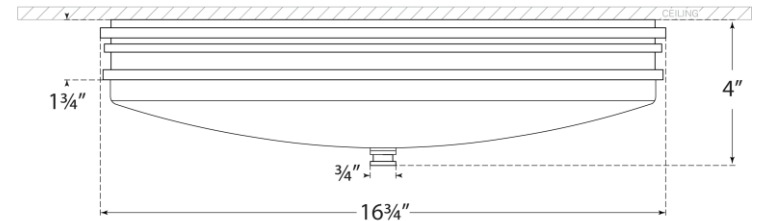

TEAR SHEET

Launceton Medium Flush Mount

Item # CHC 4603BZ-WG

Designer: Chapman & Myers

Height: 4"

Width: 16.75"

Canopy: 15.5" Round

Finishes: AB, AN, BZ, PN

Glass Options: WG

Lightsource: Dedicated LED

Wattage: 27w (2200lm)

Weight: 12 Pounds

Front View

Bottom View