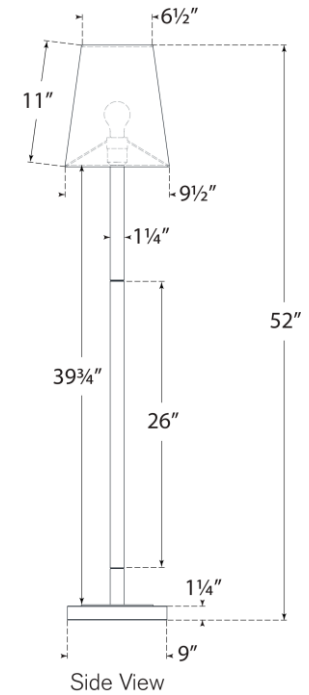

## Reagan Medium Reading Floor Lamp

Item # CHA 9912AB/CG-L

Designer: Chapman & Myers

Height: 52"

Width: 9.5"

Base: 9" Square

Finishes: AB/CG, PN/CG

Shade Treatments: L

Shade Details: 6.5" x 9.5" x 11" Square

Socket: E26 Dimmer

Wattage: 15 LED A19

Weight: 18 Pounds

Top View

Side View