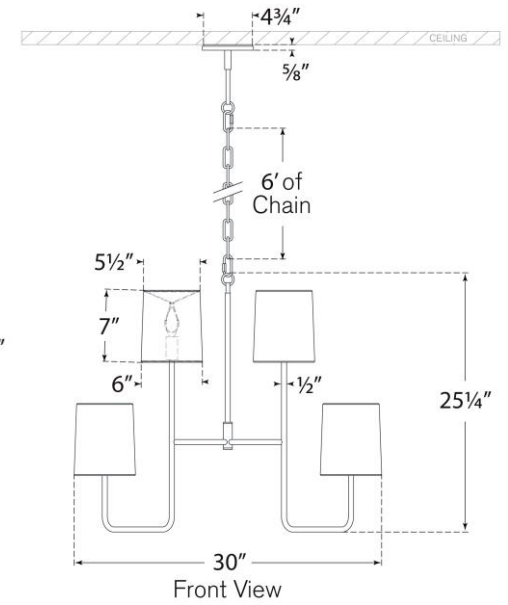

## Go Lightly Extra Large Two Tier Chandelier

Item # BBL 5083SB-CW

Designer: Barbara Barry

Height: 25.25"

Width: 30"

Canopy: 4.75" Round

Finishes: BZ, CW, G, PN, SB

Shade Treatments: BZ, CW, G, L, PN, SB

Shade Details: 5.5" x 6" x 7"

Socket: 8 - E12 Candelabra

Wattage: 8 - 6.5 LED B11

Weight: 11 Pounds

Note: UL Only

Top View

Front View