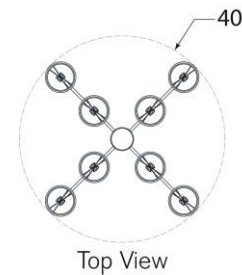

## Go Lightly Extra Large Two Tier Chandelier

Item # BBL 5083SB-CW

Designer: Barbara Barry

Height: 25.25"

Width: 30"

Canopy: 4.75" Round

Finishes: BZ, CW, G, PN, SB

Shade Treatments: BZ, CW, G, L, PN, SB

Shade Details: 5.5" x 6" x 7"

Socket: 8 - E12 Candelabra

Wattage: 8 - 6.5 LED B11

Weight: 11 Pounds

Note: UL Only

Top View

Front View