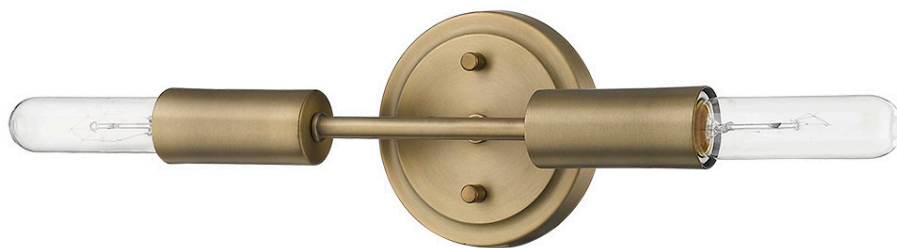

TW40020AB

PERRET 2-LIGHT WALL SCONCE

Description:	Perret 2-Light Wall Sconce
Finish:	Aged Brass
Dimensions:	12" W x 5" H x 4" ext. Height on Center: 2-1/2"
Bulbs:	2-60W Med.
Installed Weight:	1.1 lbs.
Certification:	cUL / damp location

**dimensions do not include bulbs*

Material:	Steel
Shades:	NA
Glass:	NA
Back Plate Dimensions:	5" Dia.
Chain/Wire:	NA
Additional Finishes:	NA