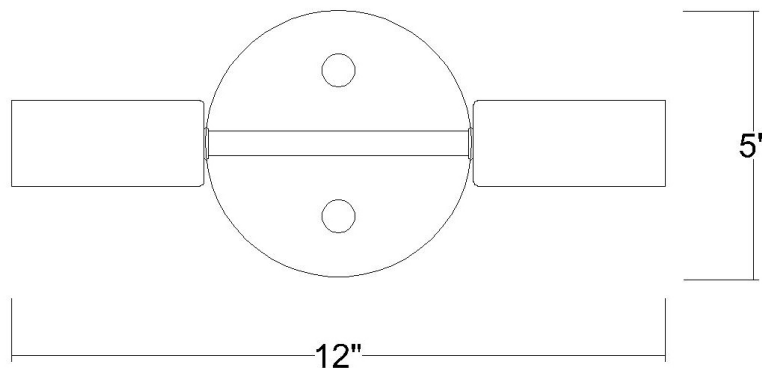

TW40020AB

PERRET 2-LIGHT WALL SCONCE

Description:	Perret 2-Light Wall Sconce
Finish:	Aged Brass
Dimensions:	12" W x 5" H x 4" ext. Height on Center: 2-1/2"
Bulbs:	2-60W Med.
Installed Weight:	1.1 lbs.
Certification:	cUL / damp location

**dimensions do not include bulbs*

Material:	Steel
Shades:	NA
Glass:	NA
Back Plate Dimensions:	5" Dia.
Chain/Wire:	NA
Additional Finishes:	NA