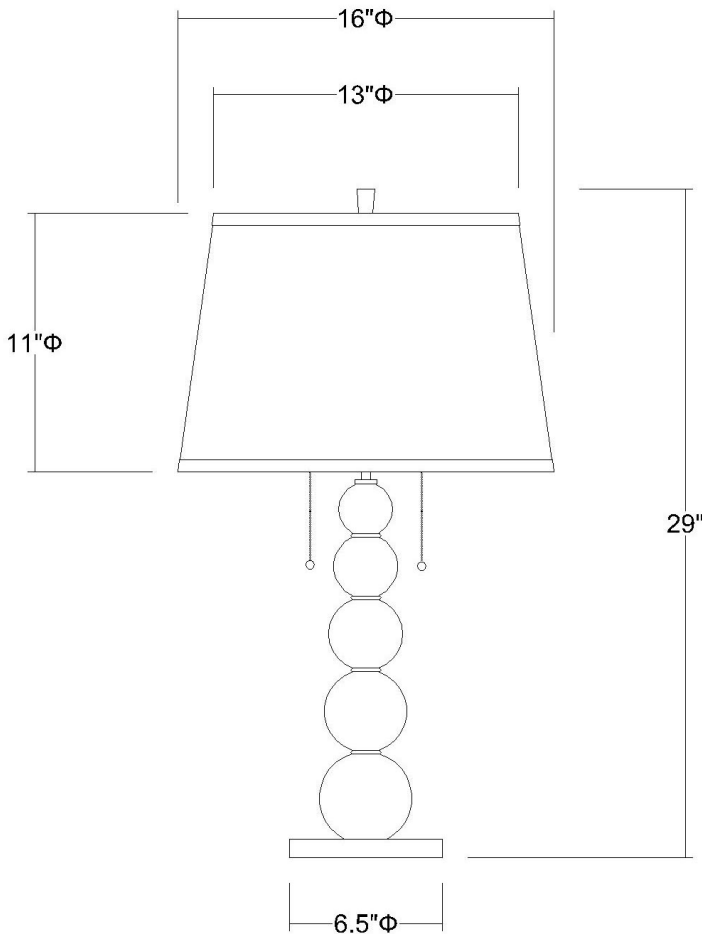

TT5800 PALLA TABLE LAMP

Description:	Palla table lamp
Finish:	Polished chrome
Dimensions:	29" H x 16" W
Bulbs:	2 x 100W
Sockets:	120V E26 base
Shade:	White linen
Installed Weight:	11.5 lbs.
Certification:	c UL

Material:	Steel, fabric, crystal
Glass:	Clear crystal spheres
Back Plate Dimensions:	NA
Mounting Holes:	NA
Switch:	On/off pull chain
Cord:	Silver, 6' plug-in
Dimmable:	Yes