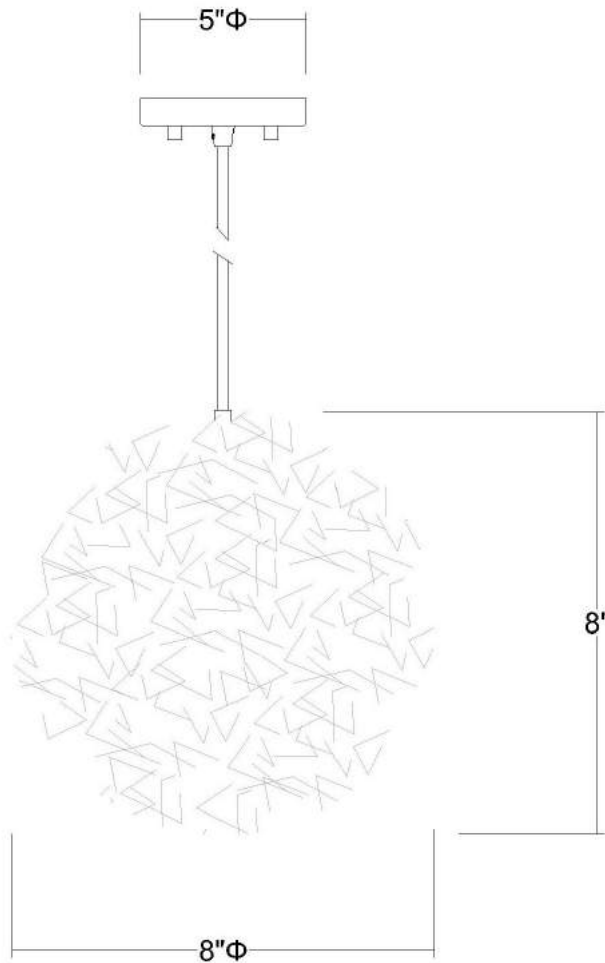

TP4095 DISTRATTO PENDANT

Description:	Distratto pendant
Finish:	Polished chrome
Dimensions:	8" dia.
Bulbs:	1 x 75W
Sockets:	120V E26 base
Shade:	Enmeshed wire
Installed Weight:	2 lbs.
Certification:	c UL

Material:	Steel and aluminum
Glass:	NA
Canopy Dimensions:	5" dia.
Mounting Holes:	2.75" apart
Switch:	NA
Cord:	Silver, 12'
Dimmable:	Yes