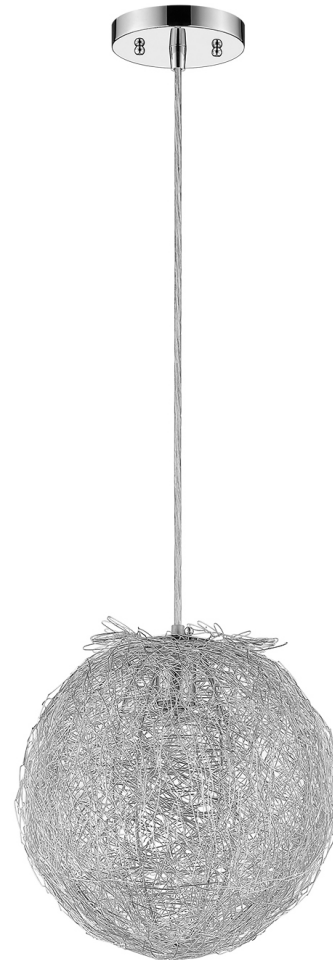

TP4095 DISTRATTO PENDANT

Description:	Distratto pendant
Finish:	Polished chrome
Dimensions:	8" dia.
Bulbs:	1 x 75W
Sockets:	120V E26 base
Shade:	Enmeshed wire
Installed Weight:	2 lbs.
Certification:	c UL

Material:	Steel and aluminum
Glass:	NA
Canopy Dimensions:	5" dia.
Mounting Holes:	2.75" apart
Switch:	NA
Cord:	Silver, 12'
Dimmable:	Yes