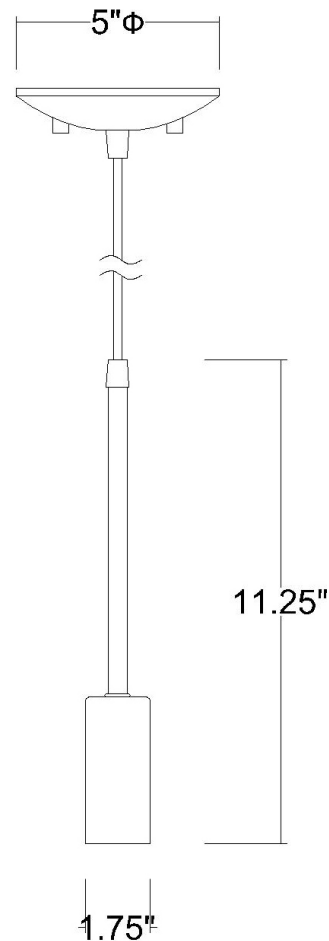

# TP30018AB

## PERRET 1-LIGHT MINI PENDANT

<b>Description:</b>	Perret 1-Light Mini Pendant
<b>Finish:</b>	Aged Brass
<b>Dimensions:</b>	1-3/4" Dia. x 11-1/4" H
<b>Bulbs:</b>	1-60W Med.
<b>Installed Weight:</b>	2 lbs.
<b>Certification:</b>	cUL / dry location

*\*dimensions do not include bulb*

<b>Material:</b>	Steel
<b>Shades:</b>	NA
<b>Glass:</b>	NA
<b>Canopy Dimensions:</b>	5" Dia.
<b>Chain/Wire:</b>	12' Wire
<b>Additional Finishes:</b>	NA