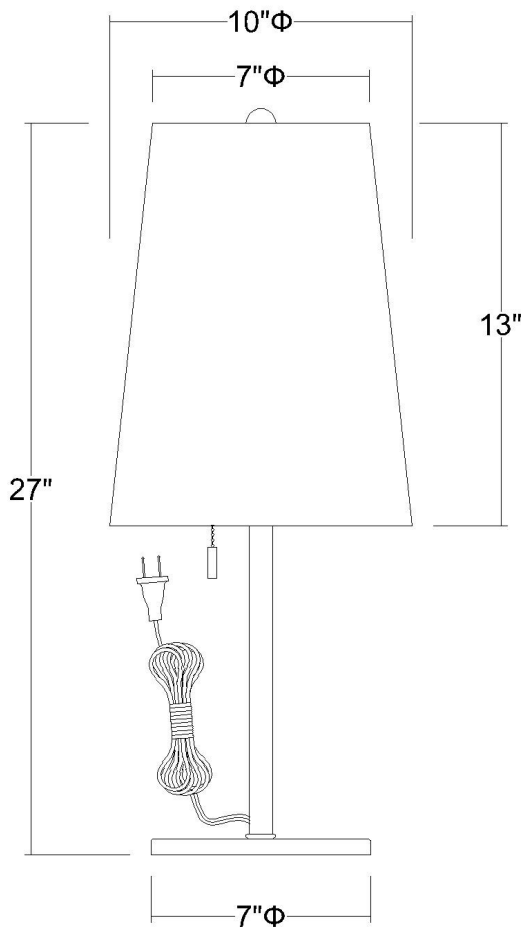

BT1682 PRIMO TABLE LAMP

Description:	Primo table lamp
Finish:	Antique bronze
Dimensions:	27" H x 10" W
Bulbs:	1 x 75W
Sockets:	120V E26 base
Shade:	Lattice cream linen
Installed Weight:	5 lbs.
Certification:	c UL

Material:	Steel and fabric
Glass:	NA
Back Plate Dimensions:	NA
Mounting Holes:	NA
Switch:	On/off pull chain
Cord:	Brown, 6' plug-in
Dimmable:	Yes