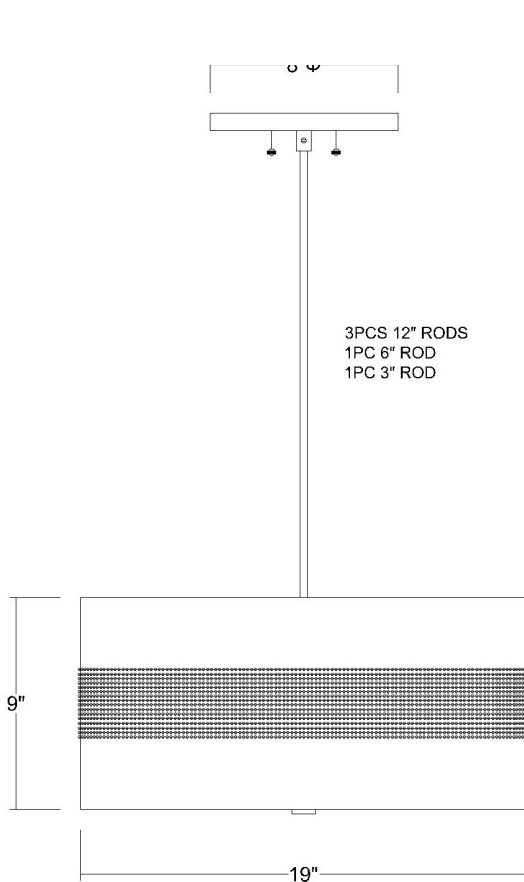

# BP9709

## HARMONY CONVERTIBLE PENDANT

<b>Description:</b>	Harmony pendant
<b>Finish:</b>	Metallic silver
<b>Dimensions:</b>	19" dia. x 9" H
<b>Bulbs:</b>	3 x 60W
<b>Sockets:</b>	120V E26 base
<b>Shade:</b>	Platinum sheen shade with crystal studs
<b>Installed Weight:</b>	6.5 lbs.
<b>Certification:</b>	c UL

<b>Material:</b>	Fabric and steel
<b>Glass:</b>	NA
<b>Canopy Dimensions:</b>	8" dia.
<b>Mounting Holes:</b>	2.75" apart
<b>Switch:</b>	NA
<b>Stems:</b>	Silver, 12' wire, 45" stems, (3-12", 1-6", 1-3")
<b>Dimmable:</b>	Yes