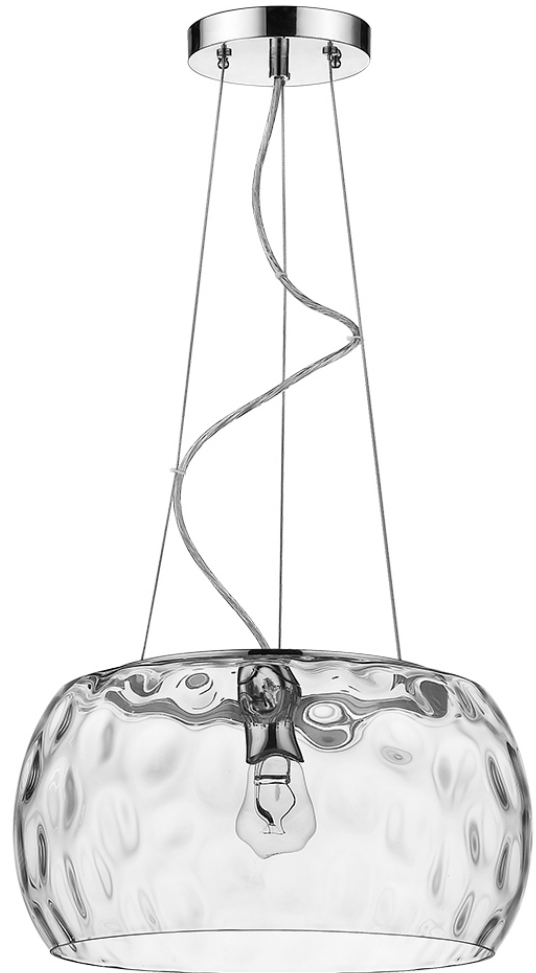

# BP6059 MYSTERE PENDANT

<b>Description:</b>	Mystere pendant
<b>Finish:</b>	Polished chrome
<b>Dimensions:</b>	16" dia. x 8.25" H
<b>Bulbs:</b>	1 x 100W
<b>Sockets:</b>	120V E26 base
<b>Shade:</b>	Glass
<b>Installed Weight:</b>	8.5 lbs.
<b>Certification:</b>	c UL

<b>Material:</b>	Glass and steel
<b>Glass:</b>	Clear dimpled
<b>Canopy Dimensions:</b>	6" dia.
<b>Mounting Holes:</b>	2.75" apart
<b>Switch:</b>	NA
<b>Cord:</b>	Silver, 12'
<b>Dimmable:</b>	Yes