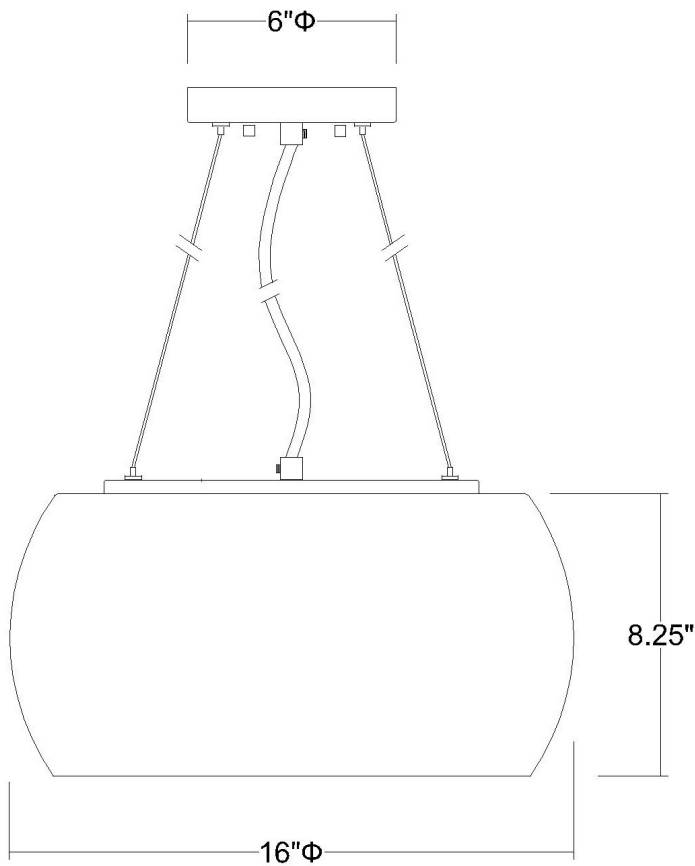

# BP6059 MYSTERE PENDANT

<b>Description:</b>	Mystere pendant
<b>Finish:</b>	Polished chrome
<b>Dimensions:</b>	16" dia. x 8.25" H
<b>Bulbs:</b>	1 x 100W
<b>Sockets:</b>	120V E26 base
<b>Shade:</b>	Glass
<b>Installed Weight:</b>	8.5 lbs.
<b>Certification:</b>	c UL

<b>Material:</b>	Glass and steel
<b>Glass:</b>	Clear dimpled
<b>Canopy Dimensions:</b>	6" dia.
<b>Mounting Holes:</b>	2.75" apart
<b>Switch:</b>	NA
<b>Cord:</b>	Silver, 12'
<b>Dimmable:</b>	Yes