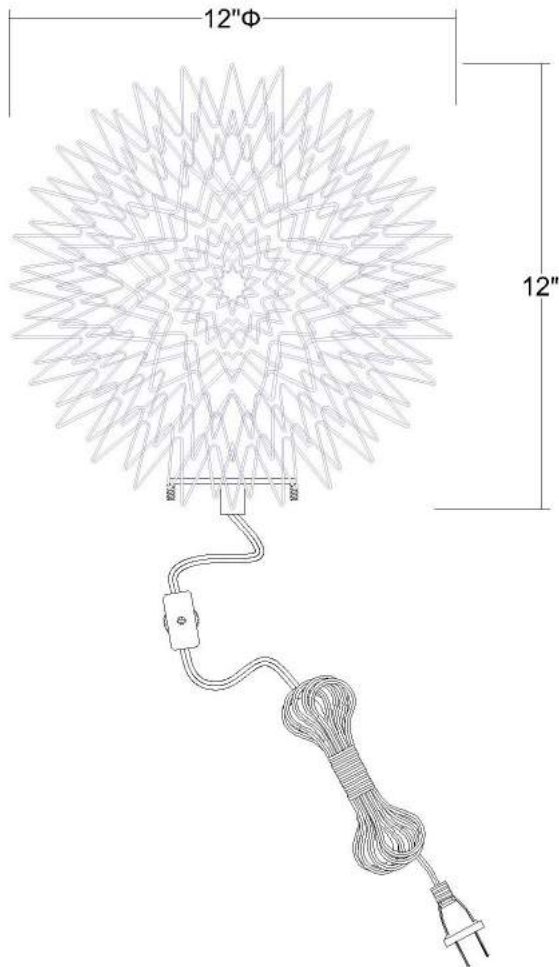

BA6012 LUMINARY ACCENT LAMP

Description:	Luminary accent lamp
Finish:	Rose gold
Dimensions:	12" dia.
Bulbs:	1 x 60W
Sockets:	120V E26 base
Shade:	Hand woven aluminum wire
Installed Weight:	3 lbs.
Certification:	c UL

Material:	Steel and aluminum
Glass:	NA
Back Plate Dimensions:	NA
Mounting Holes:	NA
Switch:	On/off line switch
Cord:	Gold, 6' plug-in
Dimmable:	Yes