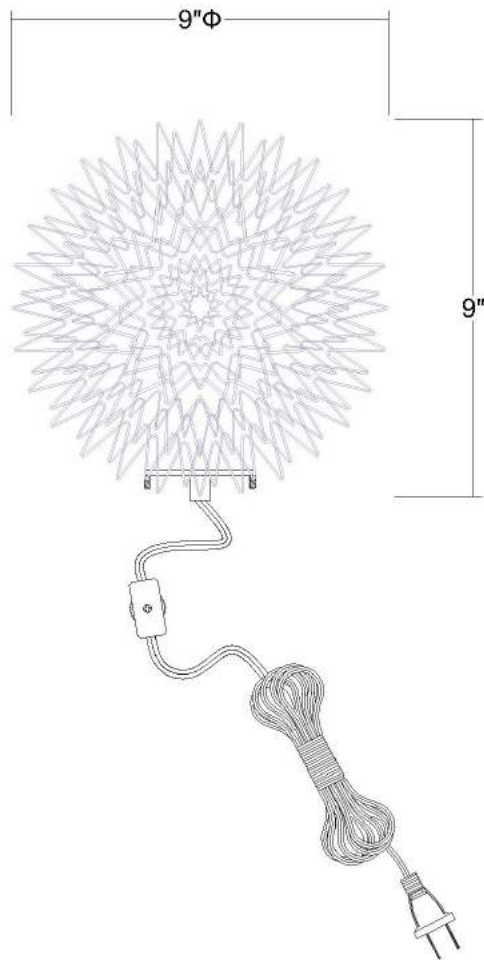

# BA6010 LUMINARY ACCENT LAMP

<b>Description:</b>	Luminary accent lamp
<b>Finish:</b>	Rose gold
<b>Dimensions:</b>	9" dia.
<b>Bulbs:</b>	1 x 40W
<b>Sockets:</b>	120V E26 base
<b>Shade:</b>	Hand woven aluminum wire
<b>Installed Weight:</b>	2 lbs.
<b>Certification:</b>	c UL

<b>Material:</b>	Steel and aluminum
<b>Glass:</b>	NA
<b>Back Plate Dimensions:</b>	NA
<b>Mounting Holes:</b>	NA
<b>Switch:</b>	On/off line switch
<b>Cord:</b>	Gold, 6' plug-in
<b>Dimmable:</b>	Yes