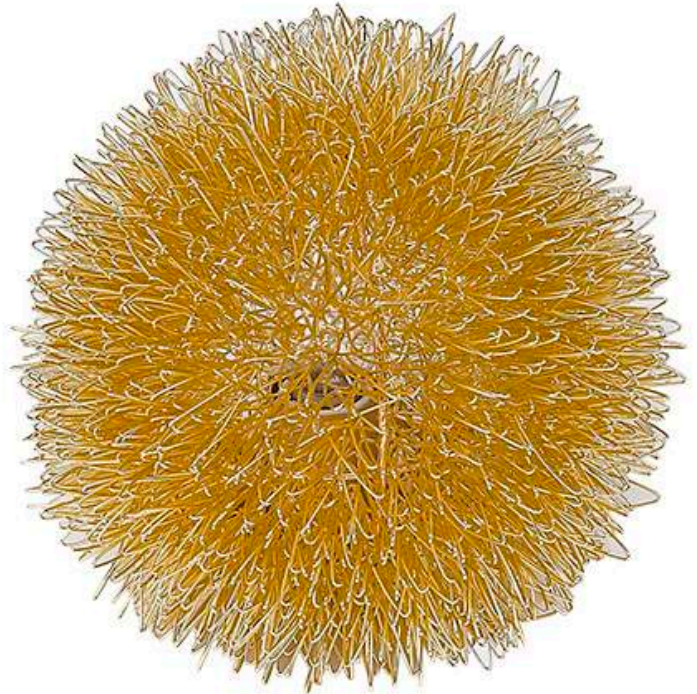

# BA6010 LUMINARY ACCENT LAMP

<b>Description:</b>	Luminary accent lamp
<b>Finish:</b>	Rose gold
<b>Dimensions:</b>	9" dia.
<b>Bulbs:</b>	1 x 40W
<b>Sockets:</b>	120V E26 base
<b>Shade:</b>	Hand woven aluminum wire
<b>Installed Weight:</b>	2 lbs.
<b>Certification:</b>	c UL

<b>Material:</b>	Steel and aluminum
<b>Glass:</b>	NA
<b>Back Plate Dimensions:</b>	NA
<b>Mounting Holes:</b>	NA
<b>Switch:</b>	On/off line switch
<b>Cord:</b>	Gold, 6' plug-in
<b>Dimmable:</b>	Yes