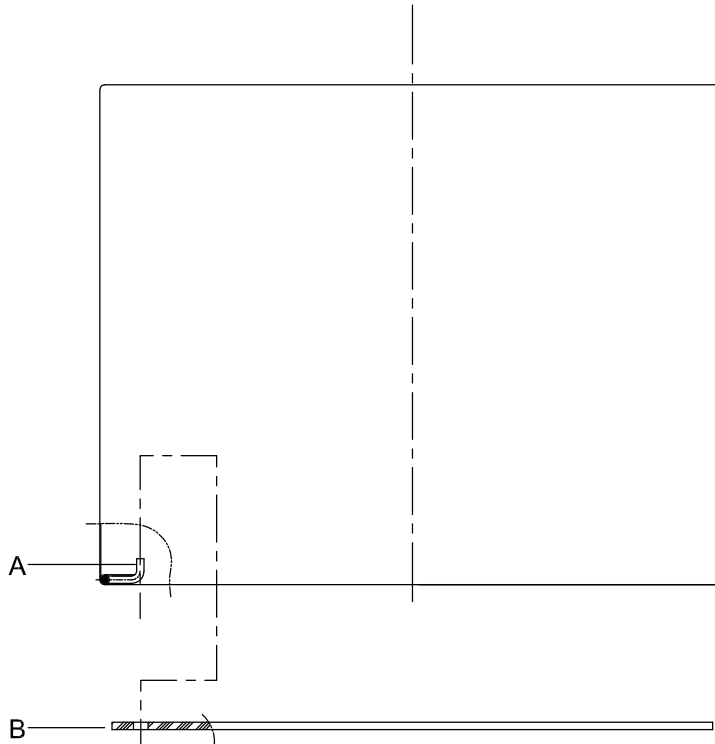

CAUTION - All glass is fragile, use care when handling Glass component(s) and or Lamp(s).

ASSEMBLY STEPS:

PASOS PARA ENSAMBLAR:

MODE D'ASSEMBLAGE:

1. B → A

CAUTION: P8765, P8820 AND P8821 USE WITH STEM P5198 ONLY